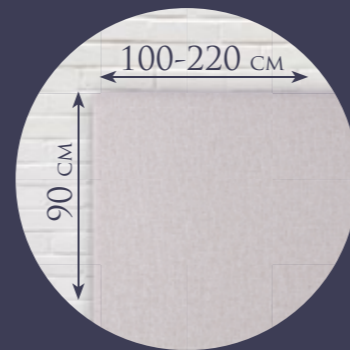

TOPPER DUPLASPLIT MOTOROS ÁGYHOZ

HU 7 cm magas 3D textil oldallal ellátott fedőmatrac memory foam, latex vagy hideghab maggal.

GB 7 cm high top mattress with 3D textile side and memory foam, latex or cold foam as core.